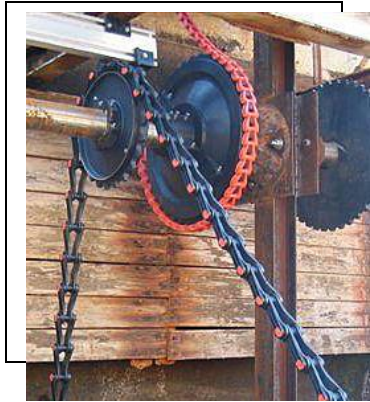

# HAMMERHEAD WASTE WATER PARTS AND COMPONENTS

**Chains - Metallic**

WH720, WH78, WH132, LXS882, SS111, WH82  
Available in Carbon Steel, SS316, SS410, SS416

**Chains Non-Metallic**

720, NH78, NH45, NH82  
Modified Thermoset Polymers

**Sprockets**

Welded Steel, Cast Steel, Thermoplastic, Thermoset  
Idlers, Drives, Drives c/w Shear Pins

**Components**

UHMW Static Sleeves & Wear Plate, Thermoset  
Wear & Return Shoes, Wipers & Scraper Blades

**Accessories**

Aluminum Flytes, Auger Trough Liners, Bearings,  
Shafting, Wall Mount Stub Shafts

**Services**

Manufacturing, Design, Site Evaluation, Installation  
Supervision, Regional Inventories

**SUPPLY SERVICES LTD**   
**PERFORMANCE ENGINEERING PRODUCTS**  
Phone 0800 102 112 - [www.supplyservices.co.nz](http://www.supplyservices.co.nz)